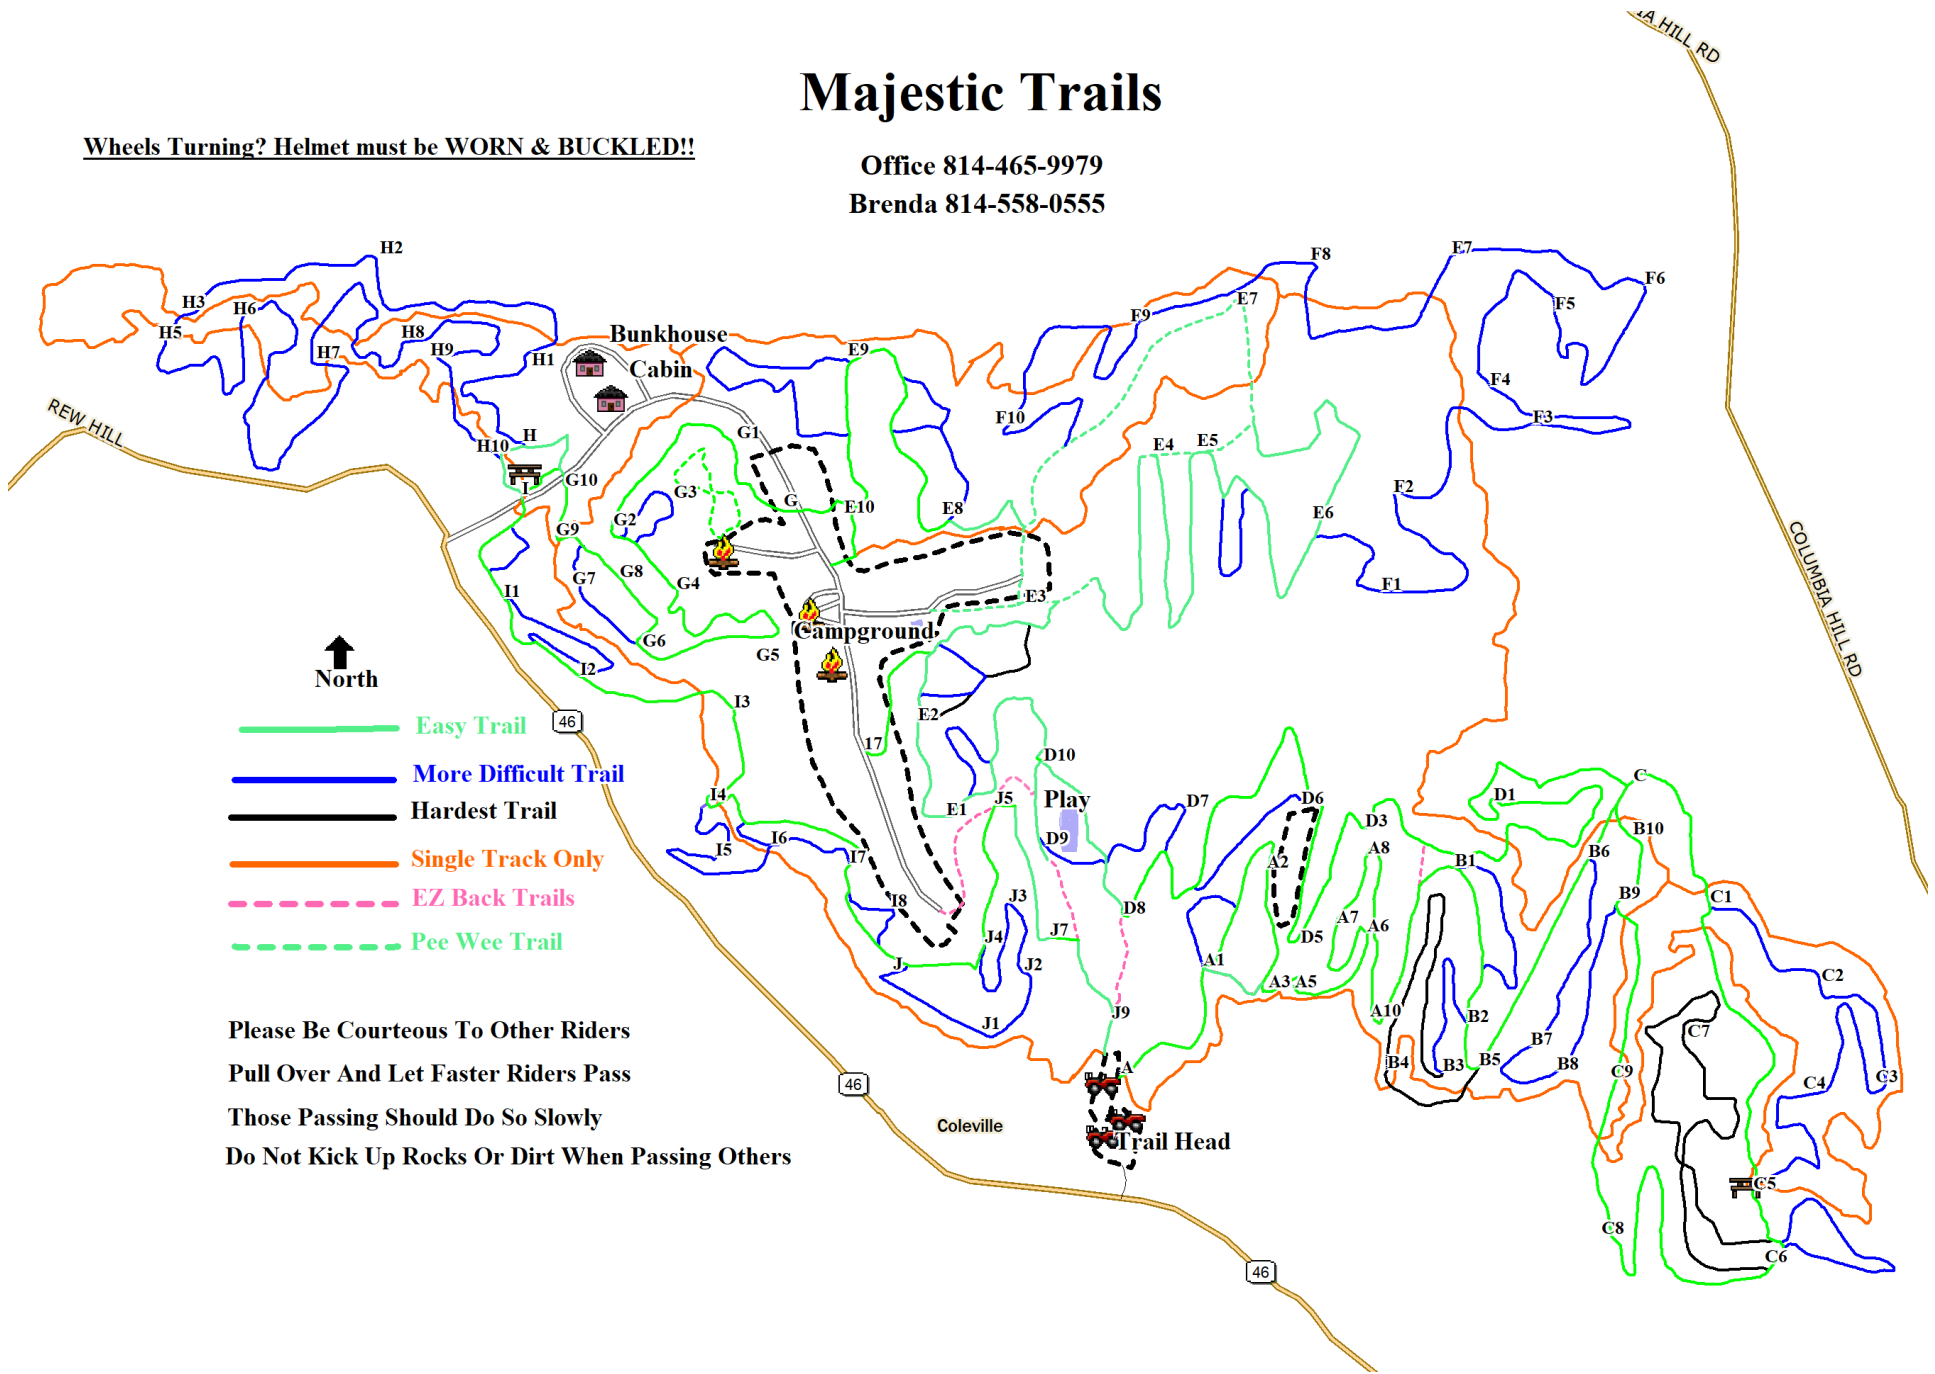

# Majestic Trails

Wheels Turning? Helmet must be WORN & BUCKLED!!

Office 814-465-9979  
Brenda 814-558-0555

- Easy Trail
- More Difficult Trail
- Hardest Trail
- Single Track Only
- - - EZ Back Trails
- - - Pee Wee Trail

Please Be Courteous To Other Riders  
Pull Over And Let Faster Riders Pass  
Those Passing Should Do So Slowly  
Do Not Kick Up Rocks Or Dirt When Passing Others